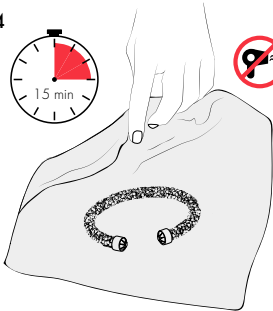

SWAROVSKI

CRYSTALDUST
CLEANING INSTRUCTIONS

1

PH NEUTRAL

2

3

4

SWAROVSKI.COM