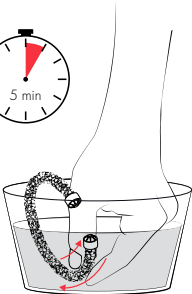

SWAROVSKI

CRYSTALDUST
CLEANING INSTRUCTIONS

1

PH NEUTRAL

2

3

4

SWAROVSKI.COM